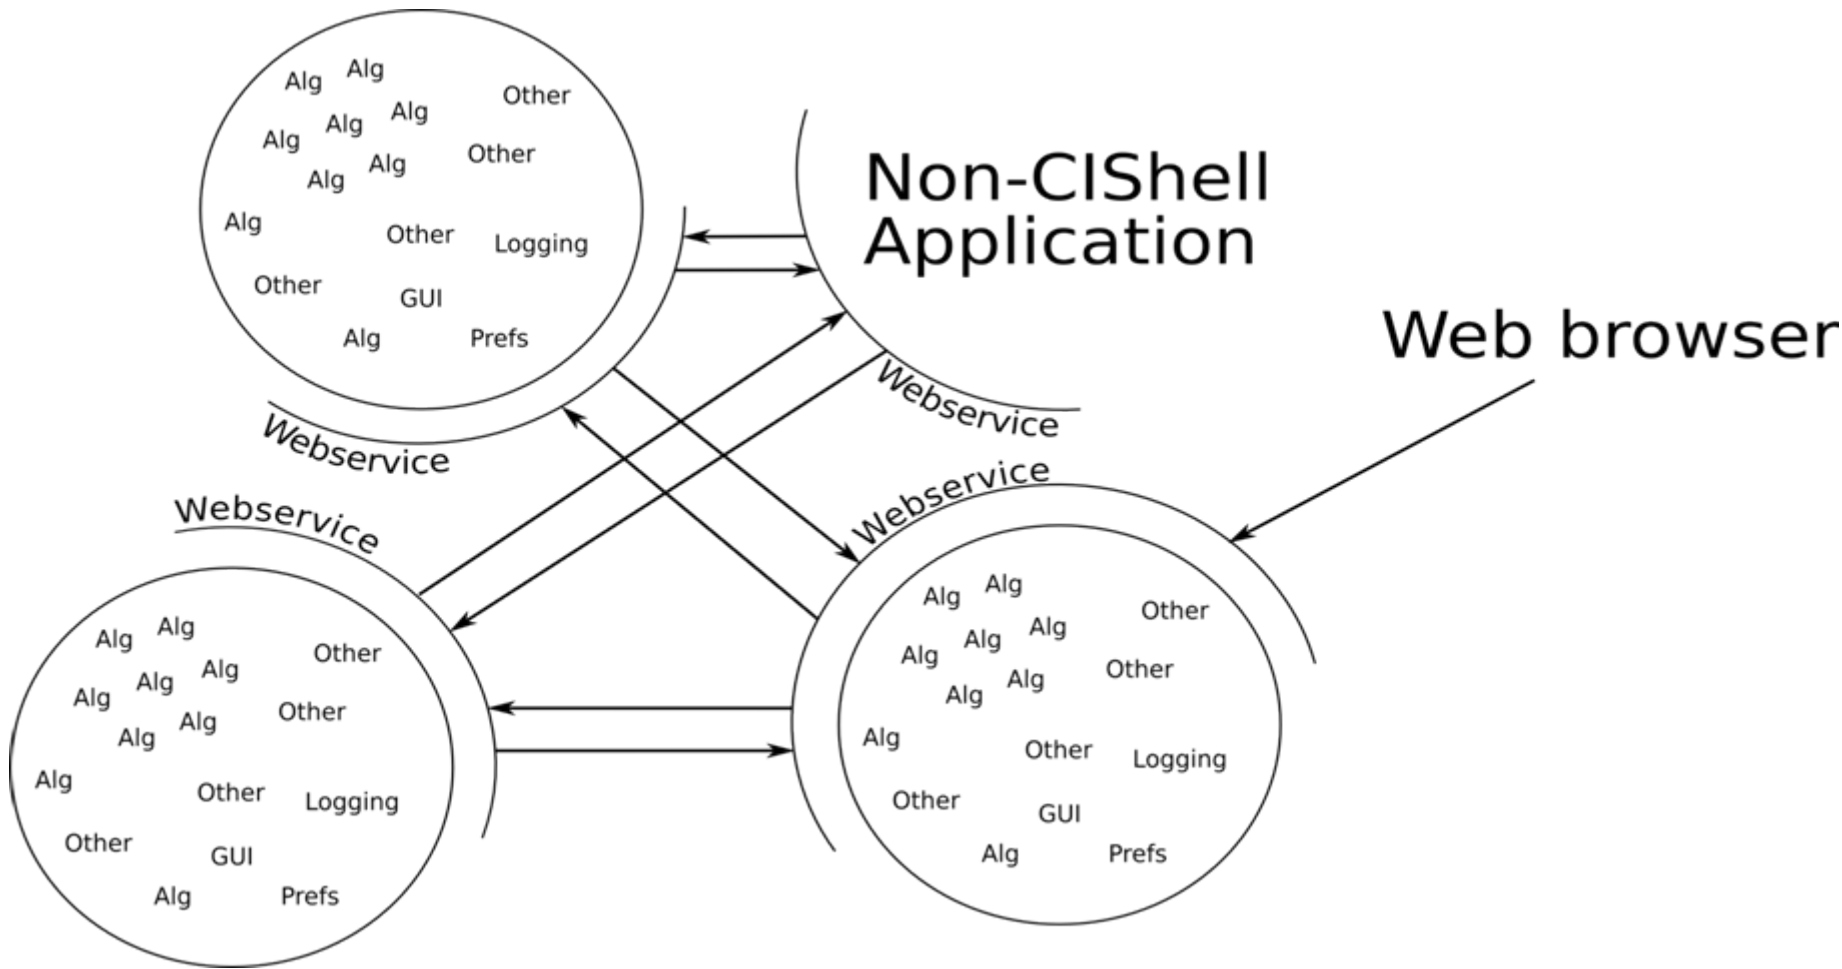

An Introduction to the Network Workbench and Cyberinfrastructure Shell

Bruce W. Herr

Information Visualization Laboratory
Cyberinfrastructure for Network Science Center
School of Library and Information Science
Indiana University, Bloomington, IN
bherr@indiana.edu

Hönggerberg

INFORMATION VISUALIZATION

Zürich, Switzerland

Software Infrastructures

July 3rd, 2007

WORKSHOP

8:00AM - 5:00PM

<https://nwb.slis.indiana.edu/events/ivsi2007/>

Questions?

Network Workbench: <http://nwb.slis.indiana.edu>

Cyberinfrastructure Shell: <http://cishell.org>

IVSI Workshop: <https://nwb.slis.indiana.edu/events/ivsi2007/>

cyberinfrastructure for
NETWORK SCIENCE CENTER