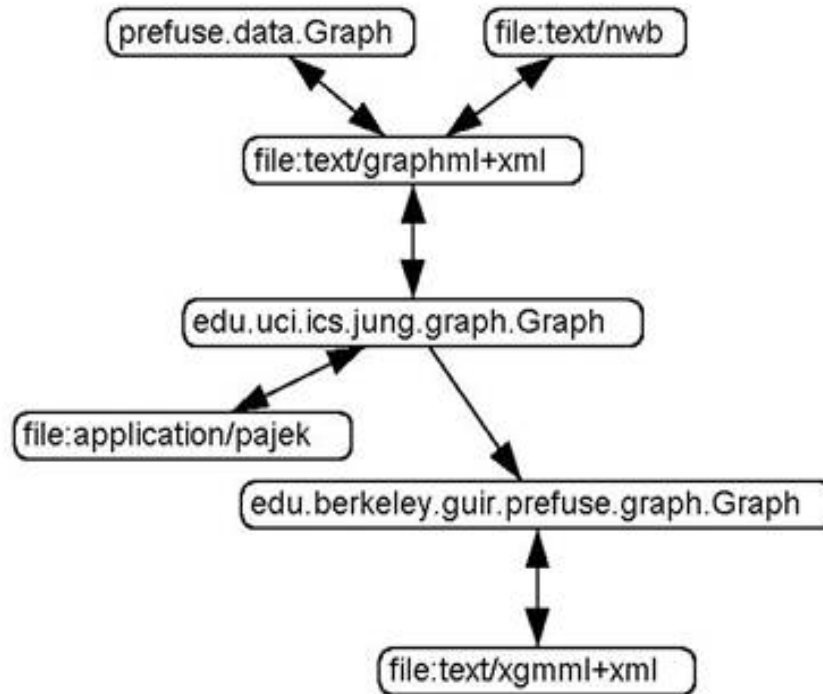

An Introduction to the Network Workbench and Cyberinfrastructure Shell

Bruce W. Herr

Information Visualization Laboratory
Cyberinfrastructure for Network Science Center
School of Library and Information Science
Indiana University, Bloomington, IN
bherr@indiana.edu

Hönggerberg

INFORMATION VISUALIZATION

Zürich, Switzerland

Software Infrastructures

July 3rd, 2007

WORKSHOP

8:00AM - 5:00PM

<https://nwb.slis.indiana.edu/events/ivsi2007/>